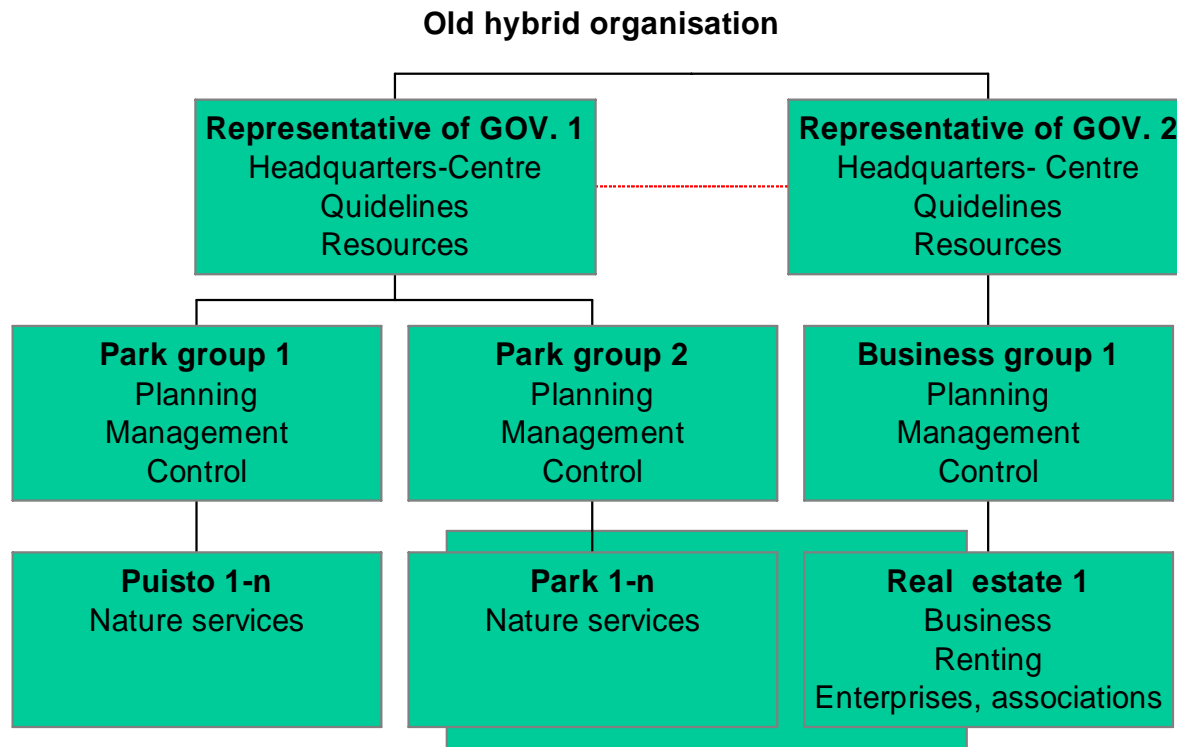

Matkailun elinkaarimalli

Network for services in national park

Old linear organisation

Network for services in national park

Modern linear organisation

Network for services in national park

Network for services in nationalpark

New hybrid organisation

Network for environmental education in 2004

Koli National Park

Organisation
for visitor
guidance
services in
2005

Koli National Park

Organisation
for local
product
markting in
2005

Koli National Park