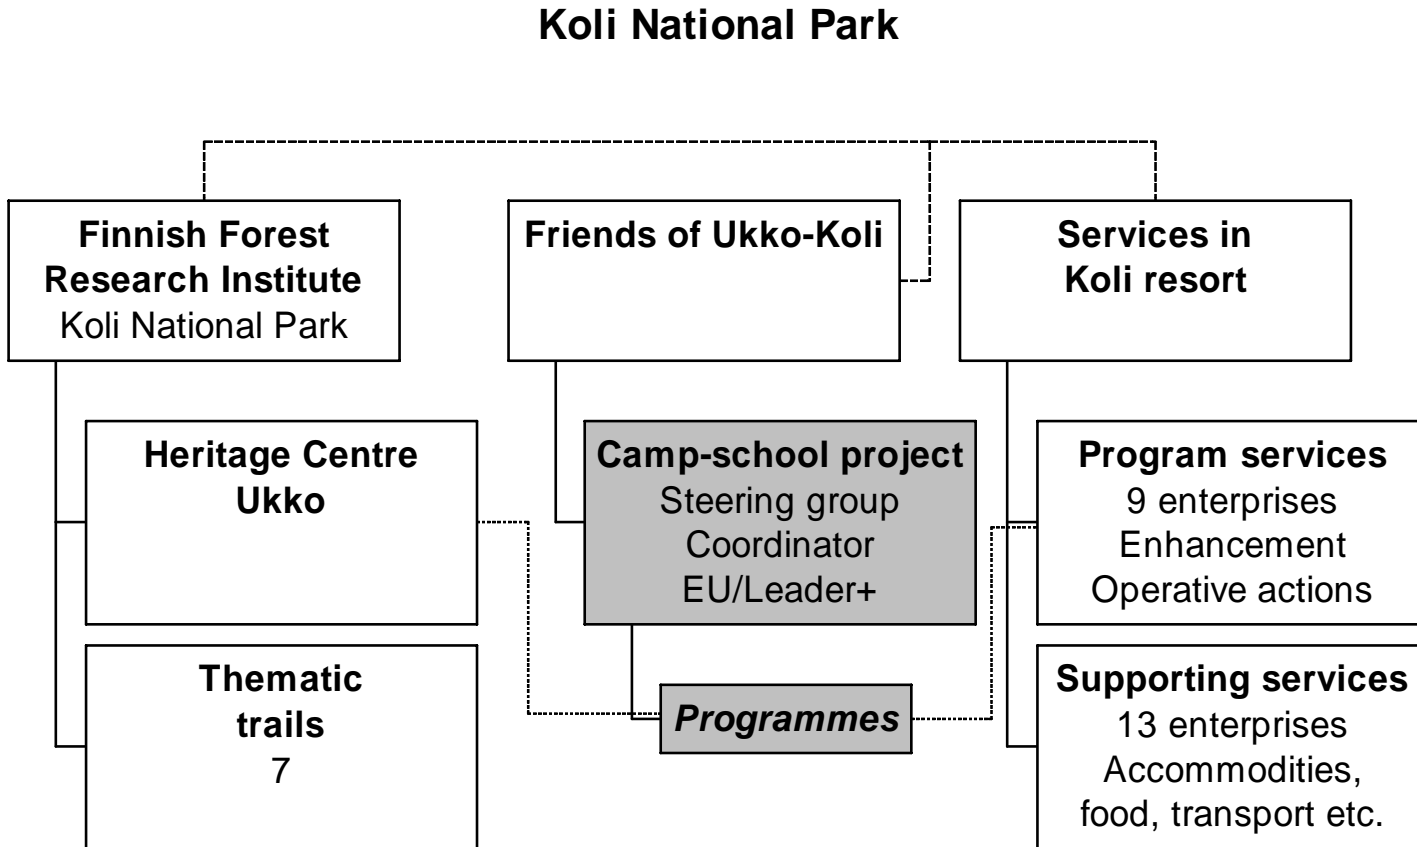

Matkailun elinkaarimalli

Network for services in national park

Old linear organisation

Network for services in national park

Modern linear organisation

Network for services in national park

Network for services in nationalpark

New hybrid organisation

Network for environmental education in 2004

Koli National Park

Organisation
for visitor
guidance
services in
2005

Koli National Park

Organisation
for local
product
markting in
2005

Koli National Park

Organisation for
hospitality services in
2005

Koli National Park

Organisation for ski
services in 2005

Koli National Park

Organisation for
management of
meadows in 2005