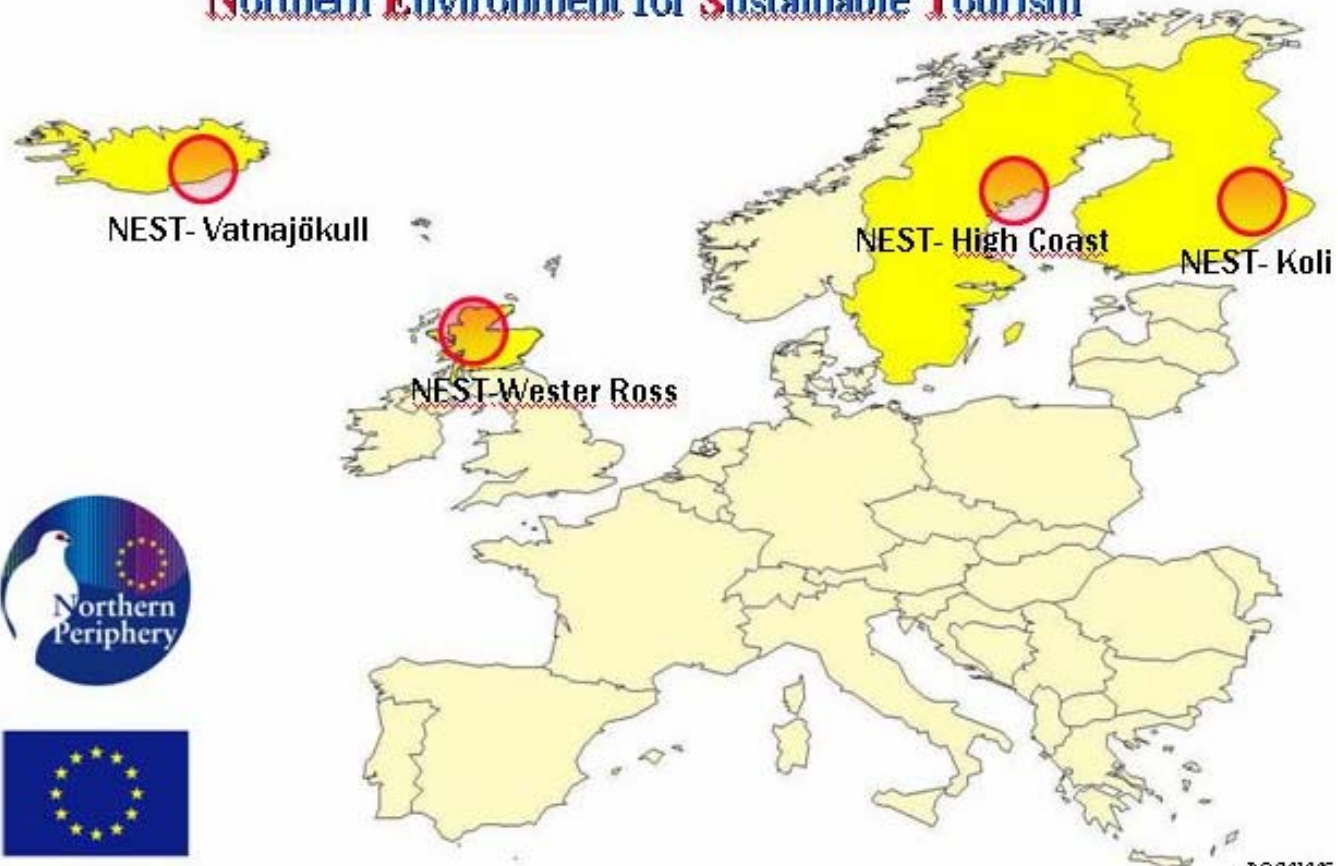

Welcome to Koli NP

NEST

Northern Environment for Sustainable Tourism

Koli

Before
and now

Heritage Centre Ukko

Story of Success

Network and Partnership